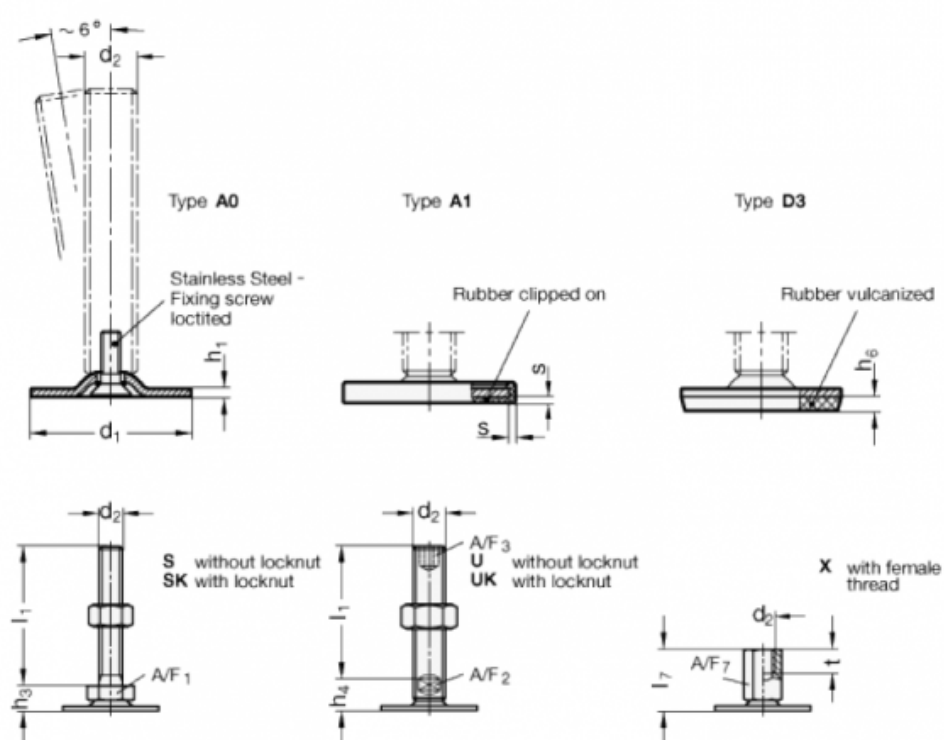

Article number: 204040M12125A1SK

Description: E+G levelling foot  
GN 40-40-M12-125-A1-SK

Note: SK With nut, External hexagon at the bottom

## Measures

A/F1	= 17
d1	= 40
d2	= M12
h1	= 2
h3	= 11
h6	=
l1	= 125
s	= 1.5